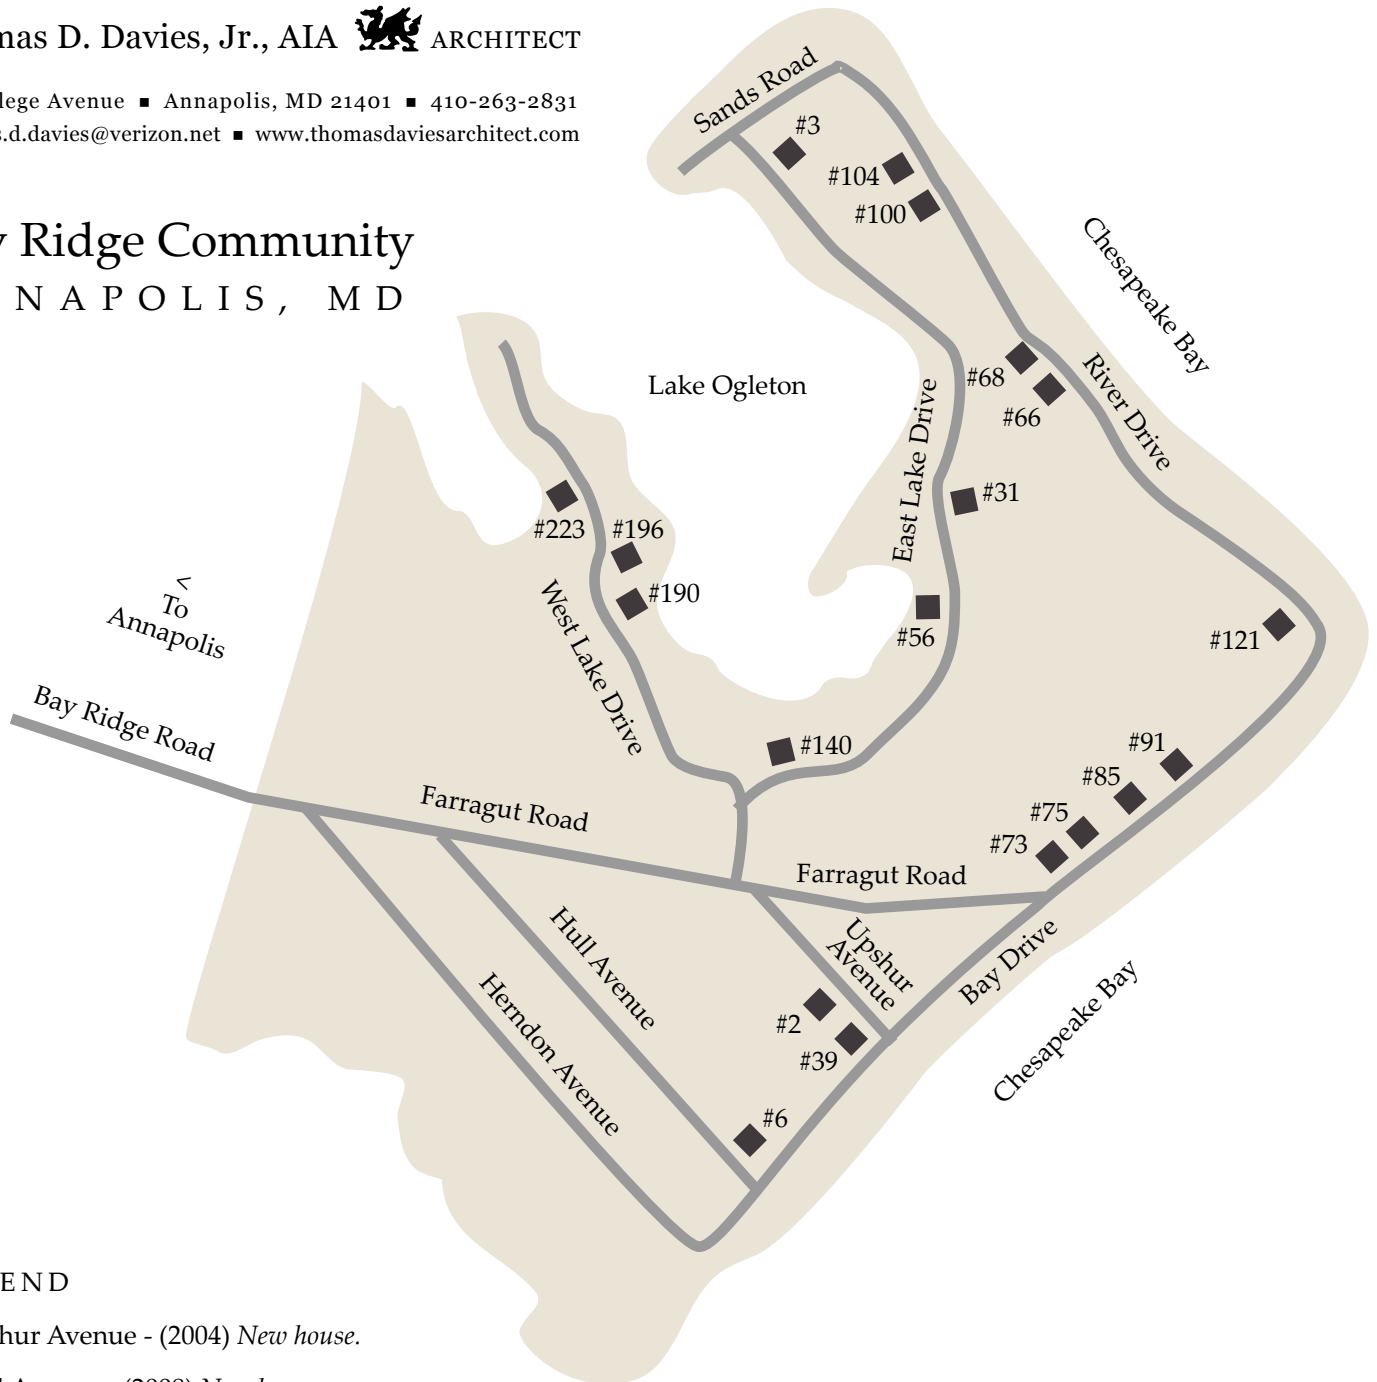

## Bay Ridge Community ANNAPOLIS, MD

75 Bay Drive - (1996) *New house on 50' wide lot.*

85 Bay Drive - (1988) *Additions to front, both sides & rear.*

91 Bay Drive - (2007) *New house.*

66 River Drive - (1999) *New house on old foundation.*